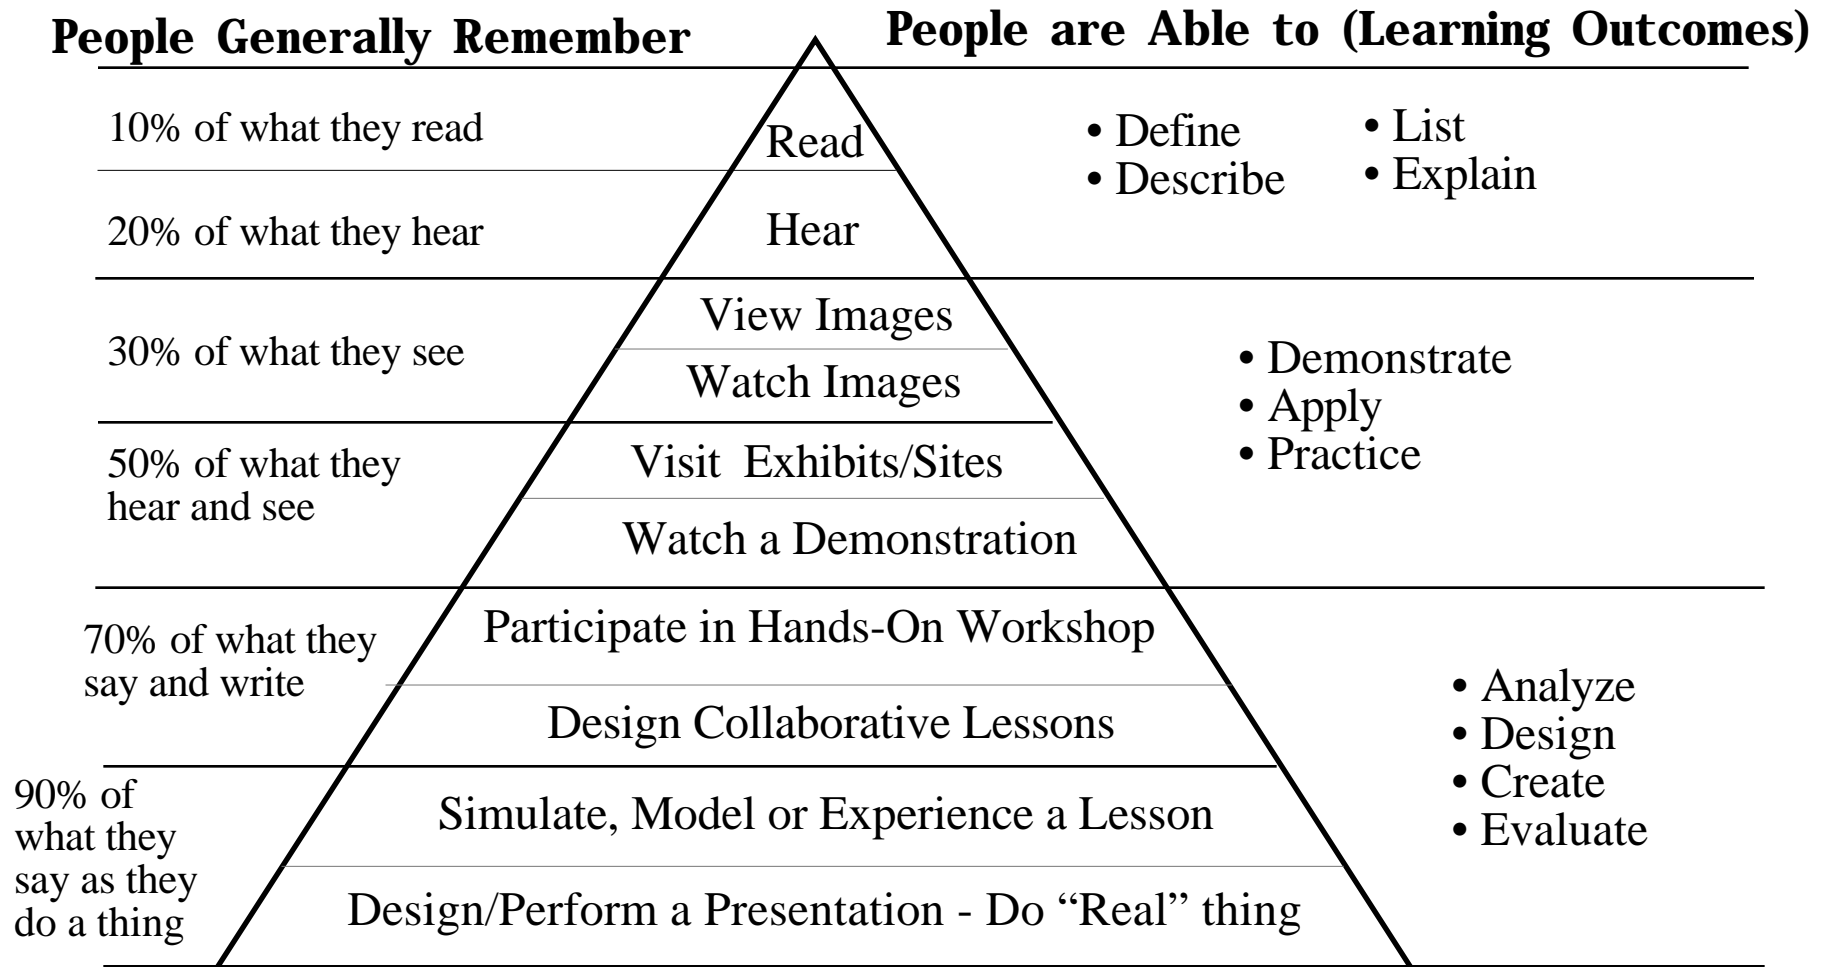

Dale's Cone of Experience

Adapted from Wiman & Meirhenry,
Educational Media, 1960 on Edgar Dale